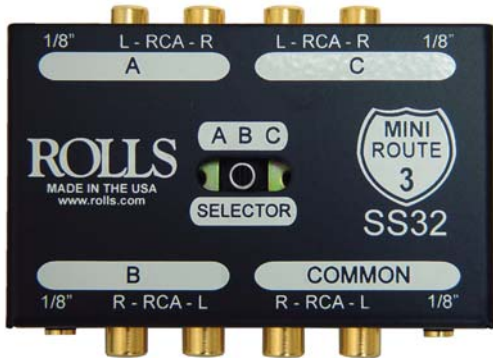

## A preview of new products

We are currently working on a new product called the MP88. It is a midi control pedal that is designed specifically to control stage lighting. It is fully designed and in our prototype process, we should have a functional unit for beta testing in December. The MP88 should be out for sale in 2009.

\*\*\*\*\*

We released the SS32 last month. We have had great interest in other possible functions of the SS32. The SS32 will support speaker level signals up to 35 Watts. When the SS32 was designed we did not plan on this application at the time, after speaking with reps inquiring about the possibilities. We can verify the SS32 as a speaker switch as well as switching line level or headphone level signals.