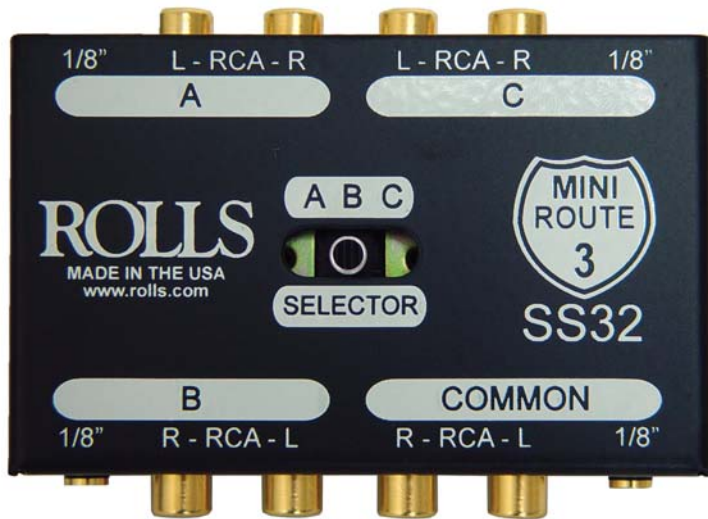

NOVEMBER 2008

A preview of new products

We are currently working on a new product called the MP88. It is a midi control pedal that is designed specifically to control stage lighting. It is fully designed and in our prototype process, we should have a functional unit for beta testing in November. The MP88 should be out for sale in late December.

**NEW ROLLS PRODUCT
SS32 SHIPPING
NOVEMBER 1 2008**

The new SS32 is a 3 way stereo switching accessory. It will switch between three stereo inputs to one stereo output. It will also work in reverse switching one stereo input to three stereo outputs one at a time. Each input and output channel has an 1/8" stereo jack and stereo RCA jacks. The SS32 is passive allowing it to operate in mono with no damage to the unit. As the name implies MINI ROUTE 3 it is small in size measuring 3.75" X 2.25" X 1.25".

**MOST IMPROVED PRODUCT
OCTOBER SALES**

The new MB15b is experiencing record sales. After re-designing the old MB15 we are currently experiencing a 200% increase in sales of the more popular MB15b version.