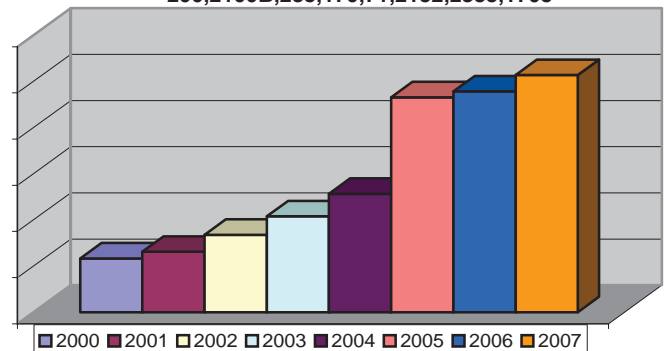

**MOST IMPROVED PRODUCT
OCTOBER SALES**

The new MB15b is experiencing record sales. After re-designing the old MB15 we are currently experiencing a 200% increase in sales of the more popular MB15b version.

Rolls amplifier sales will be up again in 2008

The Rolls RA and MA series has experienced dramatic sales increases over the past few years and 2008 will be another record year for that series.

AMP SERIES CHART
200,2100B,235,170,71,2152,2355,1705