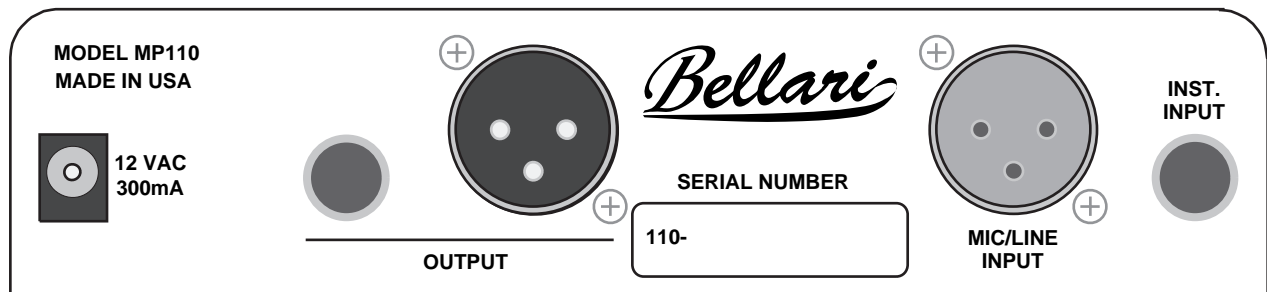

Bellari

MP110 DIRECT DRIVE Tube Mic Preamp

The MP110 provides clear sonic quality and performance for the working musician, studio operator or anyone who needs a preamp with the warm, smooth, analog sound. The unit uses a premium 7025 tube in a unique configuration to give smooth controllable gain. The unit has both XLR and 1/4" inputs and outputs with a 20 dB Pad and a Phase Reversal switches to adapt to any performing or studio situation.

SPECIFICATIONS

Frequency Response	20Hz - 40kHz, +/- 3dB Mic/Line 5Hz - 40kHz inst.
THD:	.1% typical
EIN (SMPTE):	-129 dB
Noise Floor:	-90dB
Connectors:	XLR balanced and 1/4" unbalanced In and Out
Input Impedance:	600 Ω balanced, 10M Ω line
Output Impedance:	100 Ω bal., and unbal.
Maximum Input Level:	+20 dB
Max Output Level:	+11 dB
Maximum Gain:	+70db
Size (WxHxD)	7 5/8" x 1 5/8" x 5 3/8" 194 mm x 40 mm x 135 mm
Weight:	2.5 lbs (1.135 Kg)
Power:	12VAC 300ma