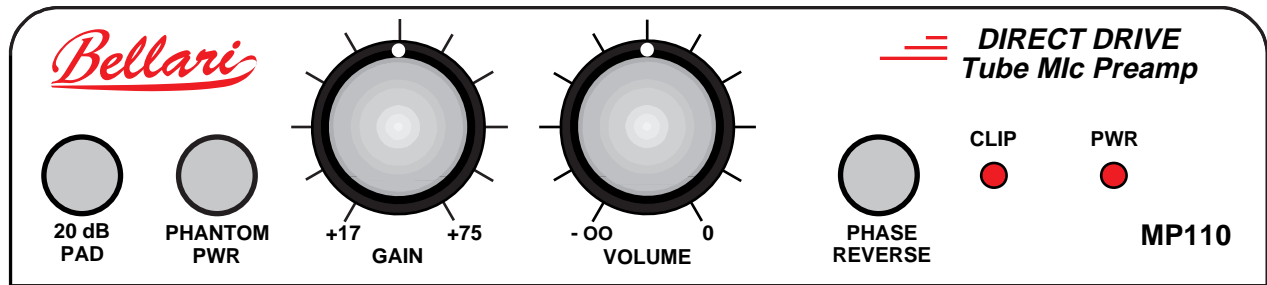

Bellari

MP110 DIRECT DRIVE Tube Mic Preamp

The MP110 provides clear sonic quality and performance for the working musician, studio operator or anyone who needs a preamp with the warm, smooth, analog sound. The unit uses a premium 7025 tube in a unique configuration to give smooth controllable gain. The unit has both XLR and 1/4" inputs and outputs with a 20 dB Pad and a Phase Reversal switches to adapt to any performing or studio situation.

WHYTUBES?

Because they sound great! Vacuum tube circuits have a natural warming effect on audio signals because they react differently than solid state devices and will not reproduce sharp transients in the music. The result of adding a Bellari tube processor or preamp to your signal is a smooth round sound.

Preamps or signal processors are designed to provide low noise gain or effects to microphones and instruments without coloring or distorting the sound in an unpleasant way. The audio signal can go directly from a Bellari tube processor to the recorder, thus bypassing any additional solid state circuits of a mixer.

SPECIFICATIONS

Frequency Response	20Hz - 40kHz, +/- 3dB Mic/Line 5Hz - 40kHz inst.
THD:	.1% typical
EIN (SMPTE):	-129 dB
Noise Floor:	-90dB
Connectors:	XLR balanced and 1/4" unbalanced In and Out
Input Impedance:	600 Ω balanced, 10M Ω line
Output Impedance:	100 Ω bal., and unbal.
Maximum Input Level:	+20 dB
Max Output Level:	+11 dB
Maximum Gain:	+70db
Size (WxHxD)	7 5/8" x 1 5/8" x 5 3/8" 194 mm x 40 mm x 135 mm
Weight:	2.5 lbs (1.135 Kg)
Power:	12VAC 300ma